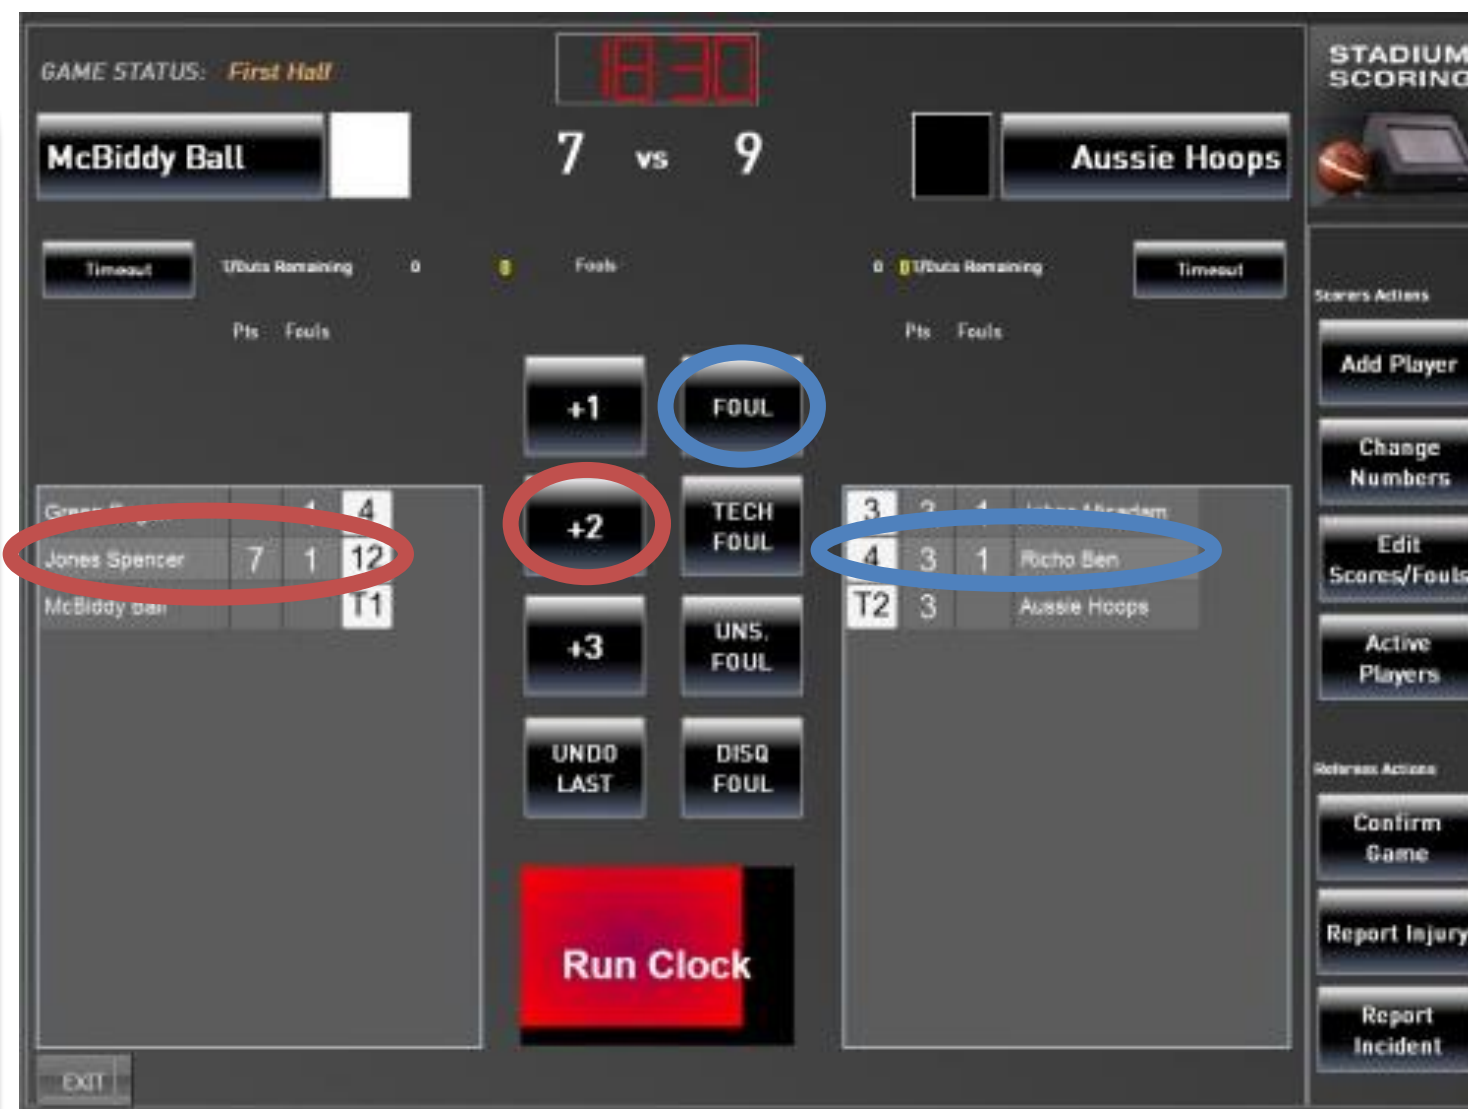

# BENDIGO BASKETBALL ASSOCIATION STADIUM SCORING DURING GAME INSTRUCTIONS

## To Add Points:

Click on the player and click on the **+1, +2 or +3 buttons** to add the points. The player points tally is the first column.

**Undo last** will cancel the last action done.

To edit any scores click the **'Edit Scores/Fouls'** button and select the relevant player. This will show the scores for the player and you are able to add or delete accordingly.

(If you don't know who scored the points click the team name on the bottom of the list.)

UMPIRES CODE:  
**MCSFGE**

The clock needs to be started on the stadium scoring.

The stadium scoring replaces the score sheet. The score board will still need to be operated.